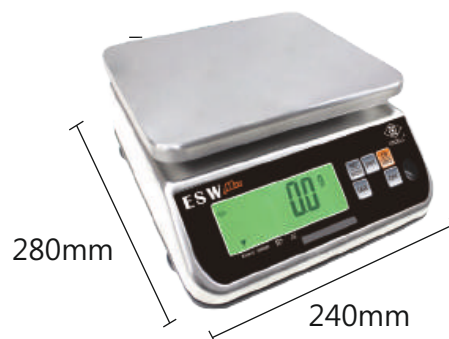

ESW Max

Energy-efficient Battery-powered
Up to 2000 hours continuous use

304 stainless steel housing
IP68 Waterproof Weighing Scale

FEATURES

✓ Ip68 CERTIFIED BY SGS

- Alkaline battery-powered, no charging required, energy-efficient with up to 2000 hours of operation
- Sealed waterproof silica gel strip stops water entering the scale
- 1/15,000 display resolution
- 304 stainless steel housing
- Selectable weighing units: Kilogram (kg), gram (g), ounce (oz), and pound (lb)
- Low power indication and auto power off
- Well-designed protection for transportation
- Inbuilt handle for easy carrying

▲ Concave-in handle

▲ Easy to replace alkaline batteries

▲ Easy to clean and maintain platter

SPECIFICATION

MODEL	CAPACITY	DIVISION	RESOLUTION
ESW Max-3	3kg	0.2g	1/15,000
ESW Max-6	6kg	0.5g	1/15,000
ESW Max-15	15kg	1g	1/15,000
ESW Max-30	30kg	2g	1/15,000

Operating Temperature: -10°C ~ 40°C

Display: LCD 6 digits, 25mm height, green LED backlight

Power Source: 4 x D size dry batteries (alkaline) (not included)

Battery Life*: Up to 2000 hours

Dimensions: 240 x 120 x 280mm (W x H x D)

Plate Size: 235 x 200 mm

Weight of the Scale (excluding batteries): 2.7kg

* display without backlight

EXCELL PRECISION CO., LTD.

www.scalesearch.co.uk
www.turierscales.co.uk